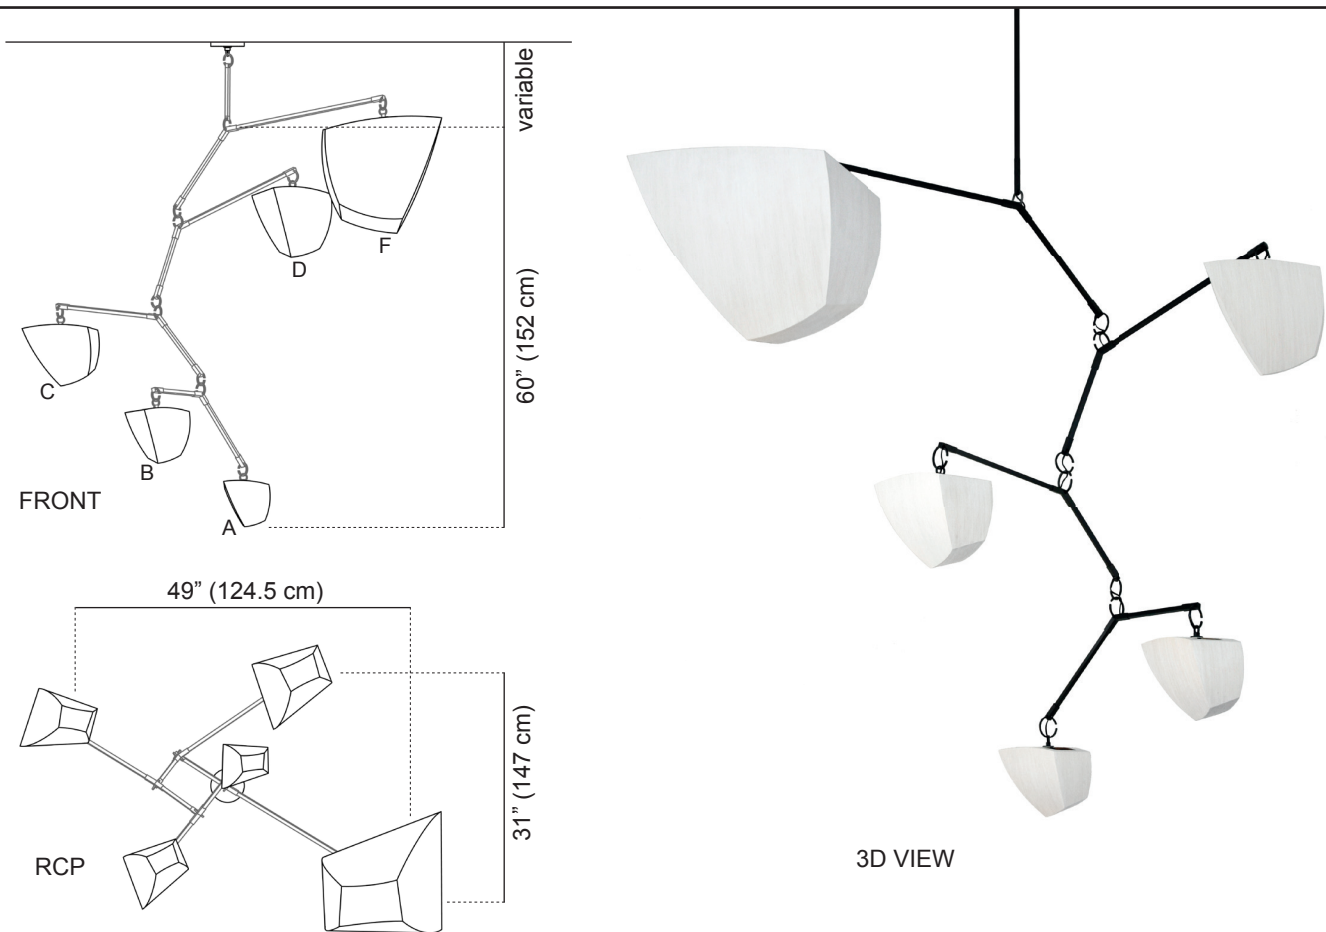

# Bamboo Ivy 5: ABCDF Mobile Chandelier

ceiling mounted

**References:** *abstraction, Calder, ivy vines, surprise, the unexpected...*

**Bamboo Ivy 5:** ABCDF is a large mobile chandelier with 5 glowing bamboo shades arranged in size order. The Ivy Series is vertically oriented designed for spaces with high ceilings. It's perfect for entry halls, great rooms, and lobbies.

The hanging system of the Ivy Series uses square brass tubes to conceal wire and specially designed joints to create its eccentric shape. The fixture's slight, almost imperceptible movement keeps the piece pleasantly animated. The Ivy 5 is customizable and can be extended or reduced both vertically and horizontally.

## Dimensions

60"H x 49"W x 31"D  
(152 H x 124.5 W x 147 D cm)

## Weight

25 lbs (9 kg)