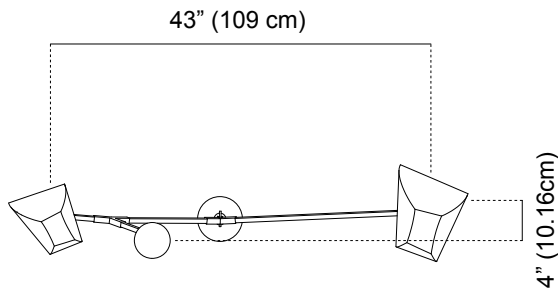

FRONT

RCP

3D VIEW

**References:** *abstract painting, Calder, gravity, surprise, the unexpected...*

**Bamboo Constantin 3:** AB4 is a horizontal mobile chandelier with 2 glowing bamboo shades and one 4" diameter reflective ball. The Constantin Series has many variations and is fully customizable.

The hanging system of The Constantin Series uses square brass tubes to conceal the wires and specially designed joints to create it's eccentric shape. The fixture's slight, almost imperceptible movement keeps the piece pleasantly animated. Constantin 3 can be extended horizontally to fit specific spaces.

**Materials**

Bamboo  
Brass

**Dimensions**

4"W x 20"H x 43"L  
(10.16 W x 50.8 H x 109 L cm)

**Weight**

5 lbs (2.27 kg)

**Reflective Ball Finish Options**

- High Polish Black
- High Polish Silver