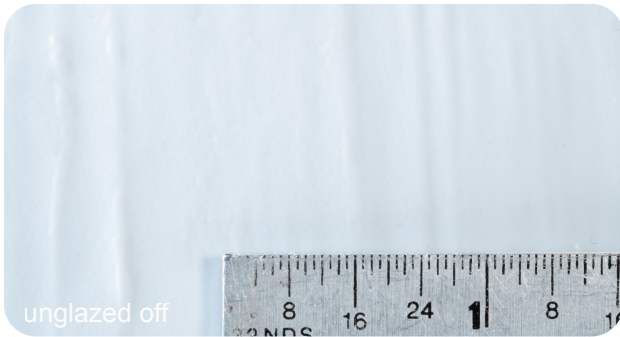

PORCELAIN FINISHES

Standard porcelain color options are shown to the left.

Please note: that each surface of porcelain is unique and will have slight variations. They do not look perfect and we prefer it that way. Slight tone and surface inconsistencies will be present. Note: There is a significant upcharge for glazed porcelain.

un glazed off

un glazed on

clear glaze off

clear glaze on

aqua off

aqua on

pale vanilla off

pale vanilla on