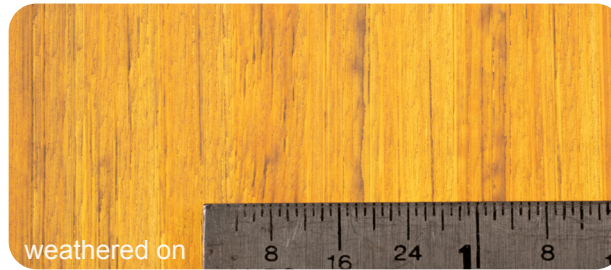

BAMBOO FINISHES

Standard bamboo color options are shown to the left. Custom colors and other wood options are available, please inquire.

Please note: because these materials were once living plants, there is no such thing as a perfectly consistent piece of material. There will be slight tone and surface inconsistencies that testify to the unique story of each plant. If you have questions, please let us know.